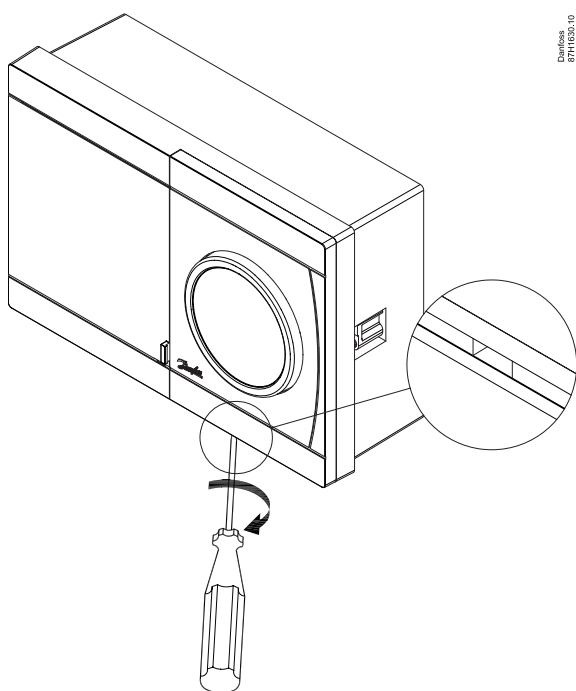

# ECL Comfort 296 Panel Mounting Kit (code no. 087H3242)

? <http://heating.danfoss.com> Documentation A2xx  
Installation  
guide

Installation Guide, ECL Comfort 296 Panel Mounting Kit

Installation Guide, ECL Comfort 296 Panel Mounting Kit