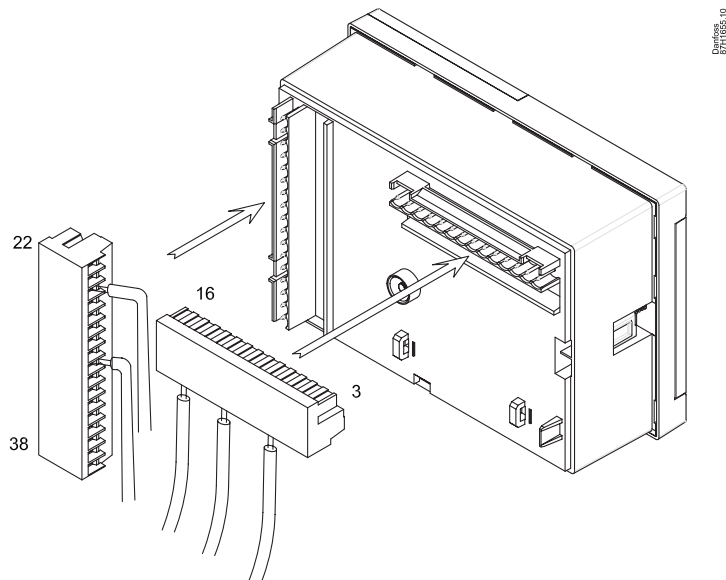

# ECL Comfort 296 Panel Mounting Kit (code no. 087H3242)

? <http://heating.danfoss.com> Documentation A2xx  
Installation  
guide

Installation Guide, ECL Comfort 296 Panel Mounting Kit

Installation Guide, ECL Comfort 296 Panel Mounting Kit