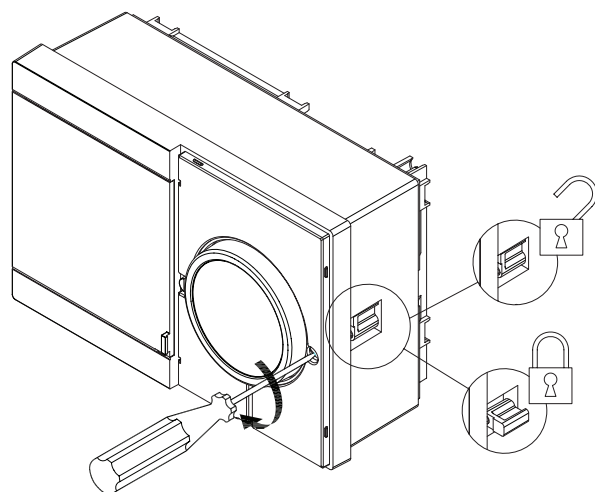

# ECL Comfort 296 Panel Mounting Kit (code no. 087H3242)

? <http://heating.danfoss.com> Documentation A2xx  
Installation  
guide

Installation Guide, ECL Comfort 296 Panel Mounting Kit

Installation Guide, ECL Comfort 296 Panel Mounting Kit