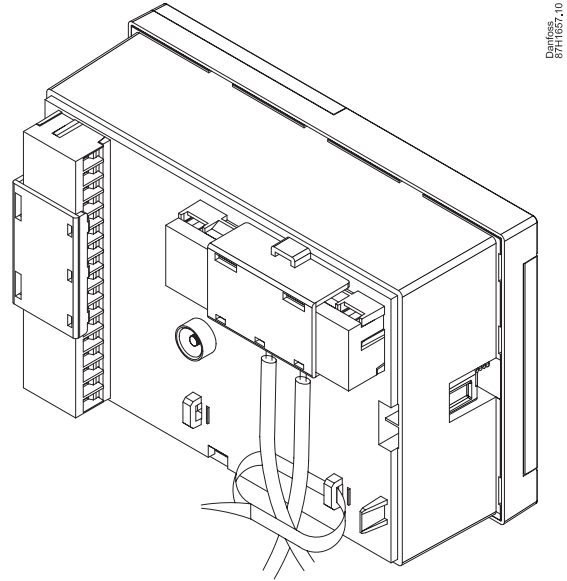

Installation Guide, ECL Comfort 296 Panel Mounting Kit

A:

B:

C:

- ? **ECL Comfort 296: www.heating.danfoss.com**
- ? **<https://www.youtube.com/user/DanfossHeating>**
  -> Playlists -> How-to Videos -> District Energy installation videos

Danfoss A/S
Heating Segment • danfoss.com • +45 7488 2222 • E-Mail: heating@danfoss.com

Danfoss can accept no responsibility for possible errors in catalogues, brochures and other printed material. Danfoss reserves the right to alter its products without notice. This also applies to products already on order provided that such alterations can be made without subsequential changes being necessary in specifications already agreed. All trademarks in this material are property of the respective companies. Danfoss and all Danfoss logotypes are trademarks of Danfoss A/S. All rights reserved.