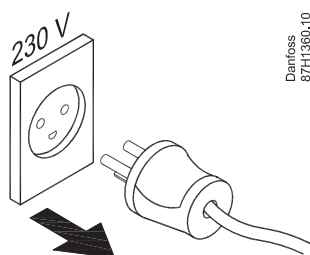

# ECL Comfort 296 Panel Mounting Kit (code no. 087H3242)

? <http://heating.danfoss.com> Documentation A2xx  
Installation  
guide

Installation Guide, ECL Comfort 296 Panel Mounting Kit

Installation Guide, ECL Comfort 296 Panel Mounting Kit