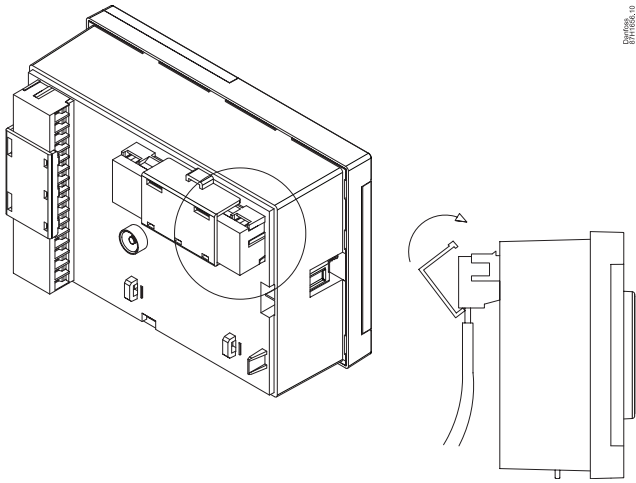

Installation Guide, ECL Comfort 296 Panel Mounting Kit

A:

B: