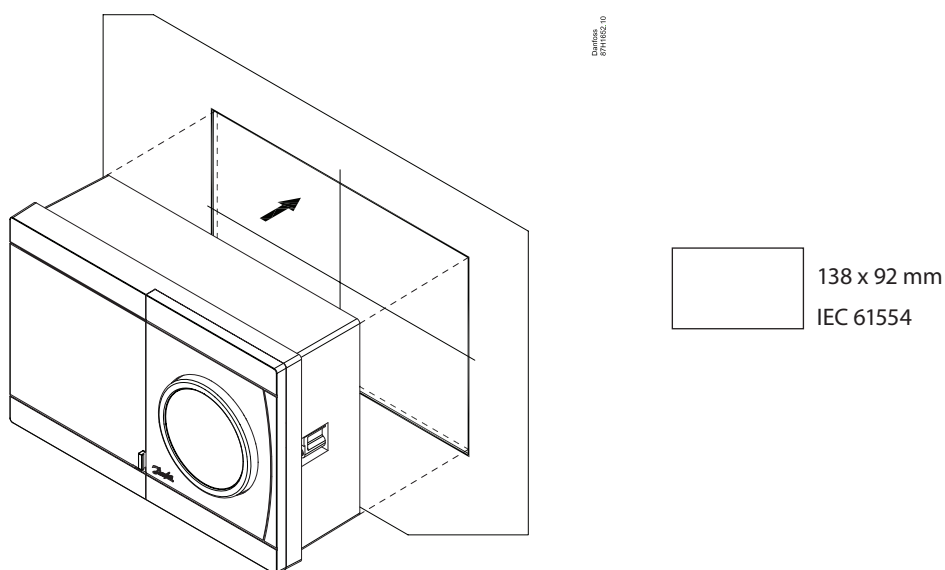

# ECL Comfort 296 Panel Mounting Kit (code no. 087H3242)

? <http://heating.danfoss.com> Documentation A2xx  
Installation  
guide

Installation Guide, ECL Comfort 296 Panel Mounting Kit

Installation Guide, ECL Comfort 296 Panel Mounting Kit