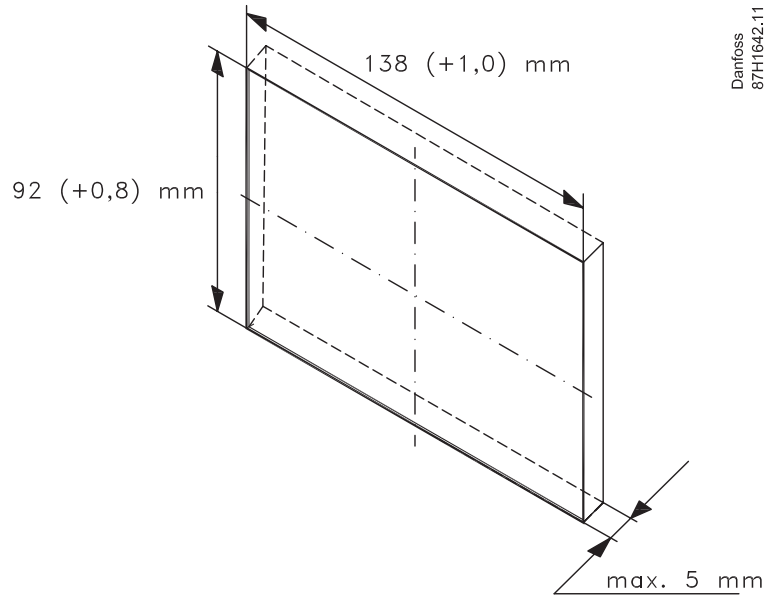

# ECL Comfort 296 Panel Mounting Kit (code no. 087H3242)

? <http://heating.danfoss.com> Documentation A2xx  
Installation  
guide

Installation Guide, ECL Comfort 296 Panel Mounting Kit

Installation Guide, ECL Comfort 296 Panel Mounting Kit