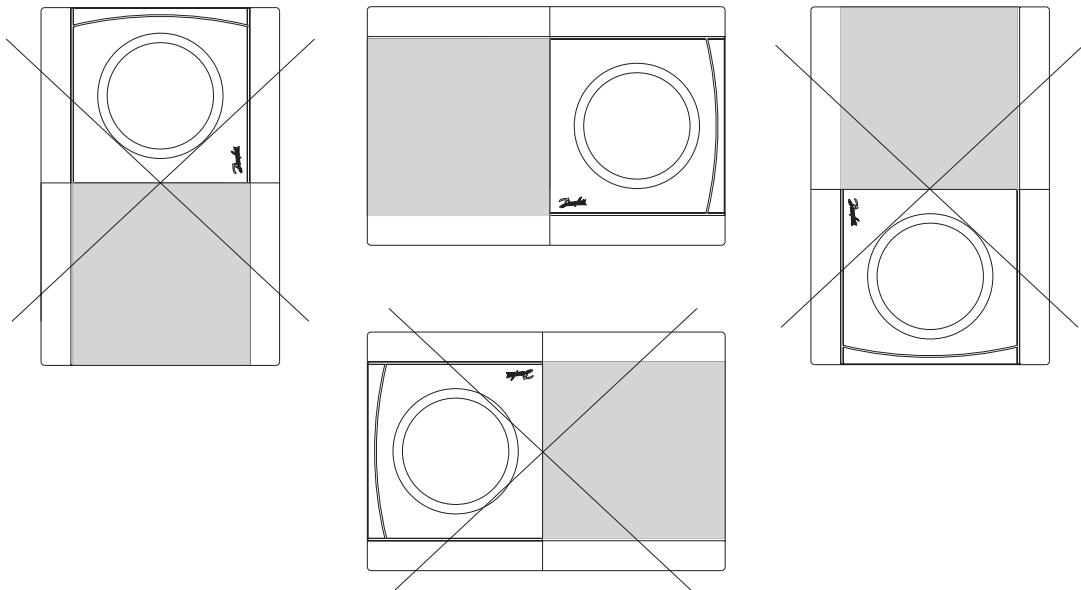

Installation Guide

ECL Comfort 296

(code no. 087H3000, 230 V a.c.)

Danfoss
87H1638.10

Danfoss
87H1638.10

? <http://heating.danfoss.com> Documentation A2xx
Installation
guide

Danfoss
8PH1650.110

Danfoss
8PH1650.110