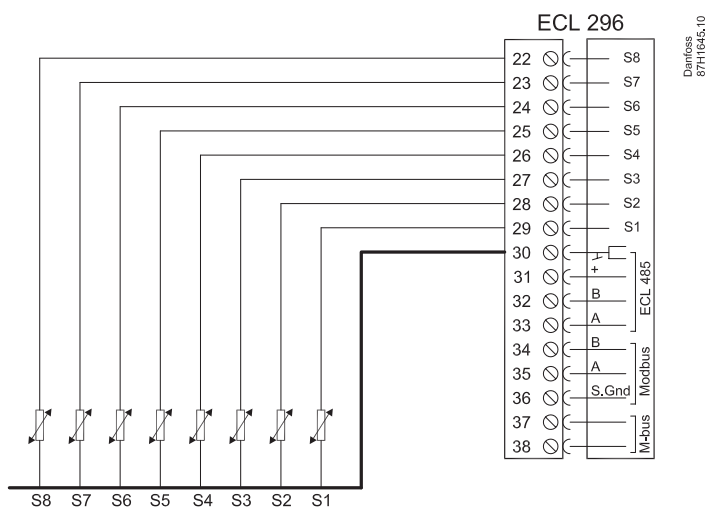

Installation Guide, ECL Comfort 296

230 V a.c., safety thermostat

A266, ex.

Danfoss Thermo-actuator ABV

Pt 1000 (1000 Ω / 0 °C)

S1...S8

S7

A230.1	A237.1	A247.1	A260.1	A266.1
	A237.2	A247.2		A266.2
		A247.3		A266.10