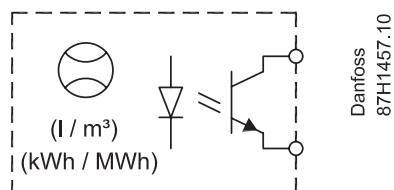

S1...S8

S7

A230.1	A237.1	A247.1	A260.1	A266.1
	A237.2	A247.2		A266.2
		A247.3		A266.10

S7

A / B ?

A:

B: