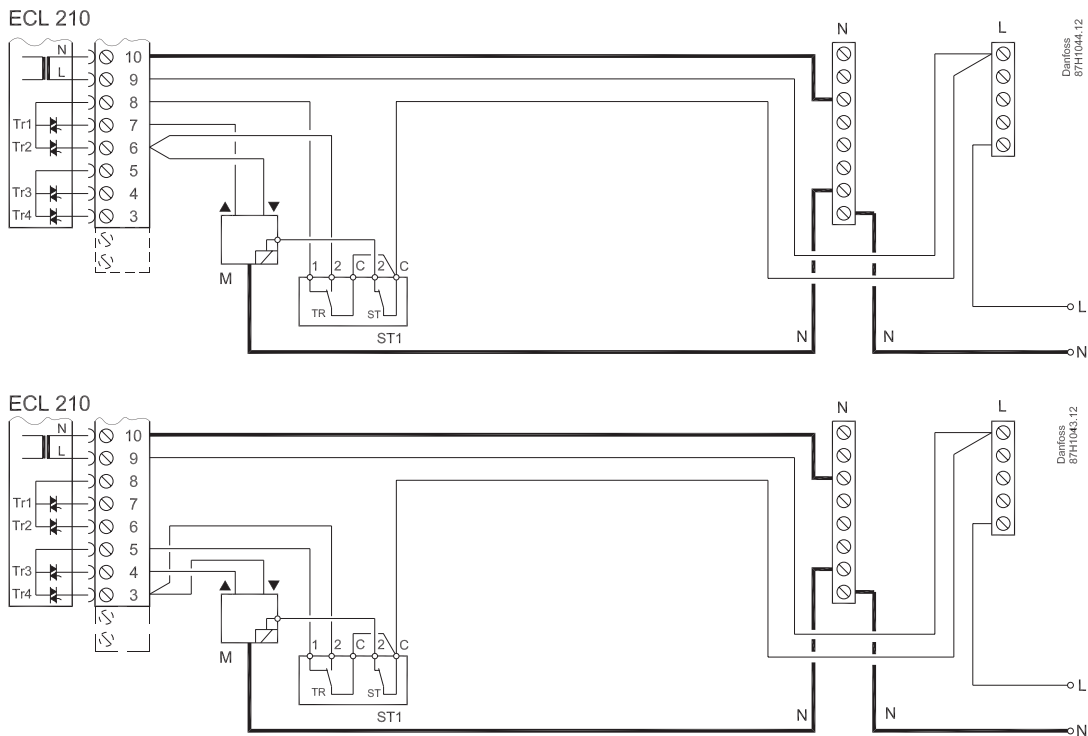

Installation Guide

ECL Comfort 210 / 210B

ECL Comfort 210 (code no. 087H3020)

ECL Comfort 210B (code no. 087H3030)

Installation Guide, ECL Comfort 210 / 210B

24 V a.c. / 230 V a.c. safety thermostat

? **ECL Comfort 210 / 210B: www.heating.danfoss.com**